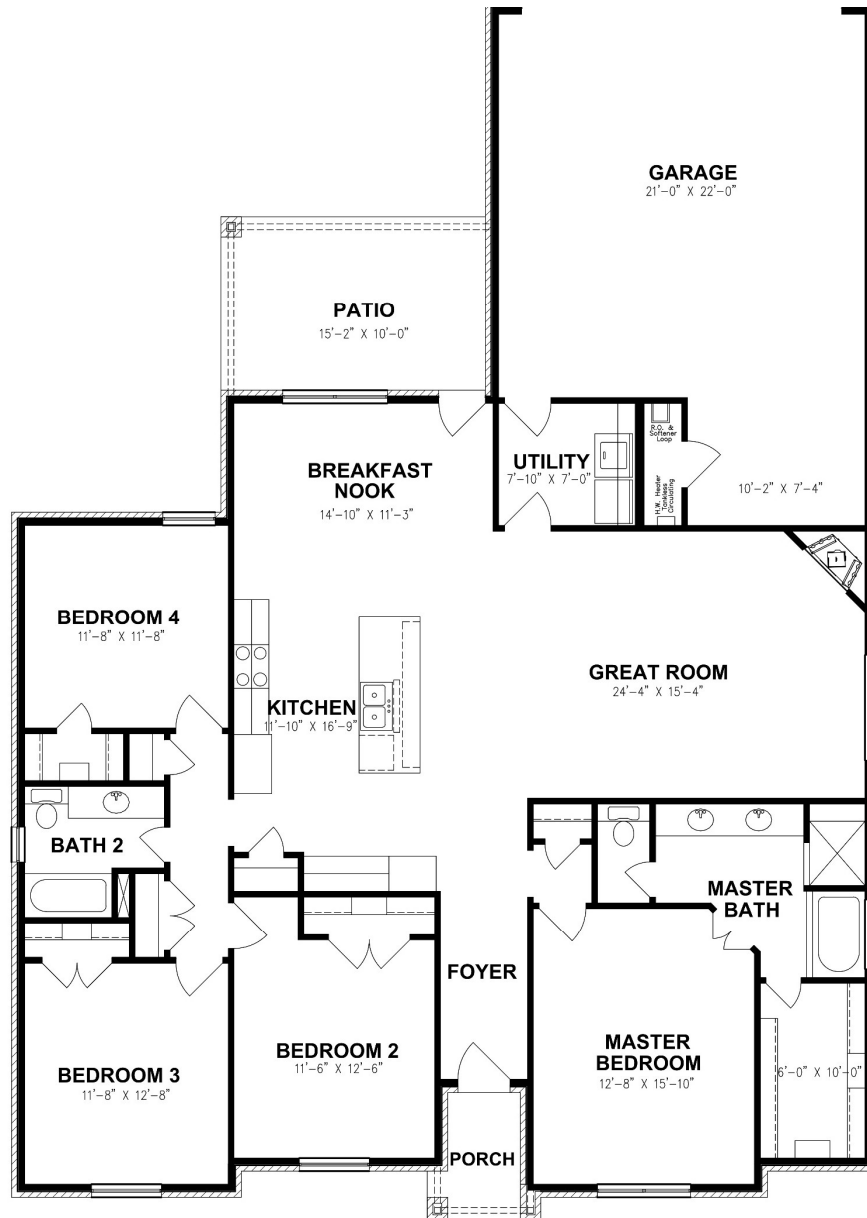

Mark Payne

SMART DESIGN • BUILT FOR LIFE

Homes

4505 Heritage Oaks
2,057 SQ. FT.

The Essex

Estimated Price: \$458,500